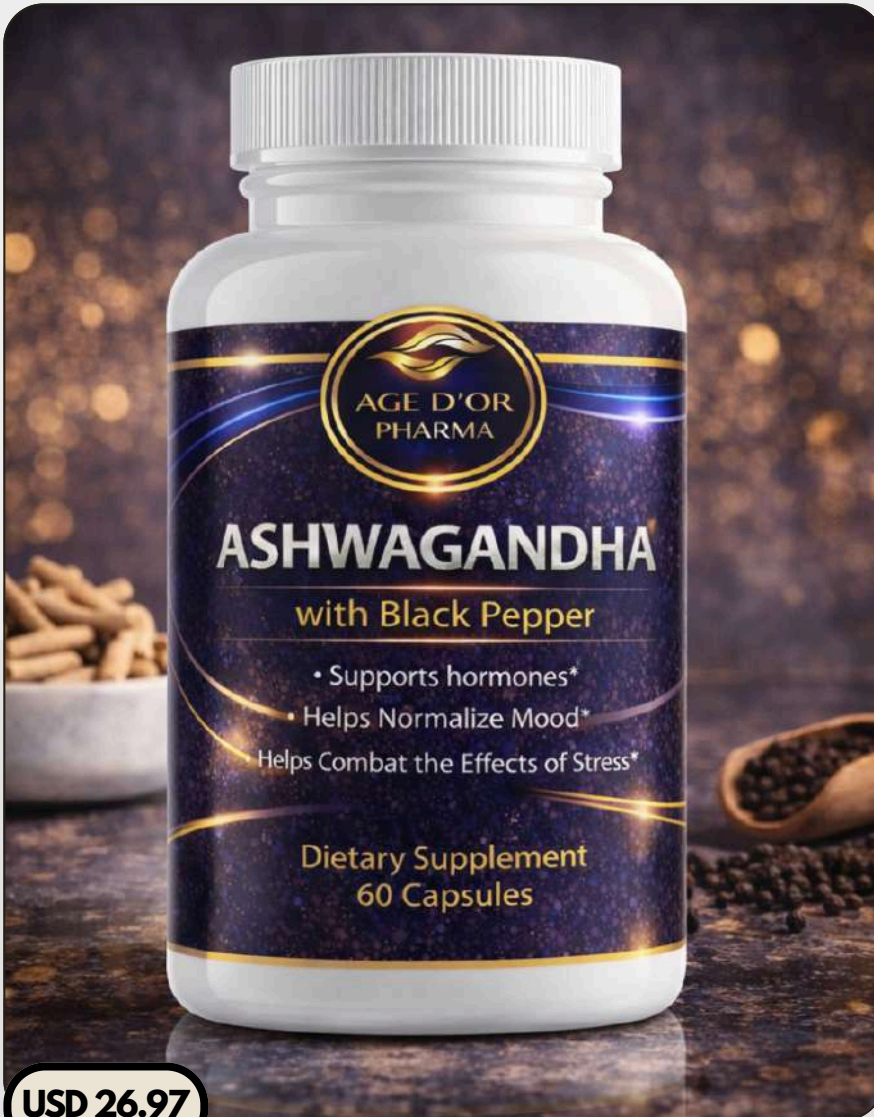

Vitamin K2 + D3

is a premium vitamin formula designed to support bone health, immune function, and overall wellness. This advanced formula combines Vitamin D3 and Vitamin K2 (MK-7) with BioPerine® black pepper extract to help enhance nutrient absorption.

USD 26.97

Science. Quality. Confidence.

At Age D'or Pharma, we combine advanced formulations with trusted ingredients to create supplements designed for real results and everyday wellness.

USD 26.97

Ashwagandha with Black Pepper